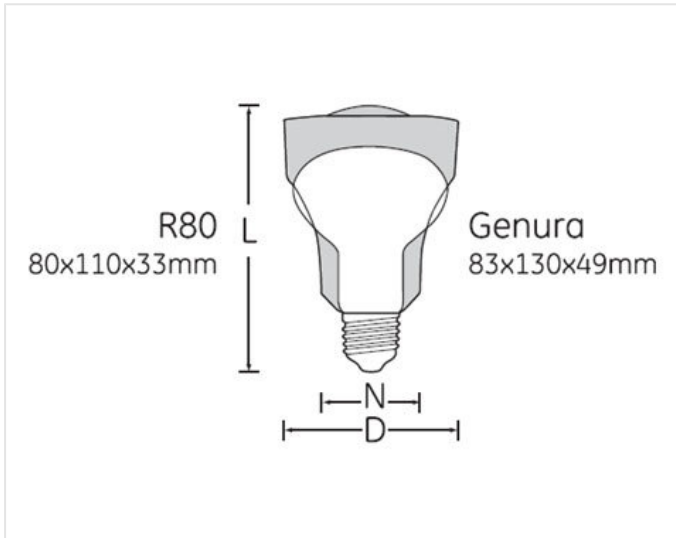

Technical drawing