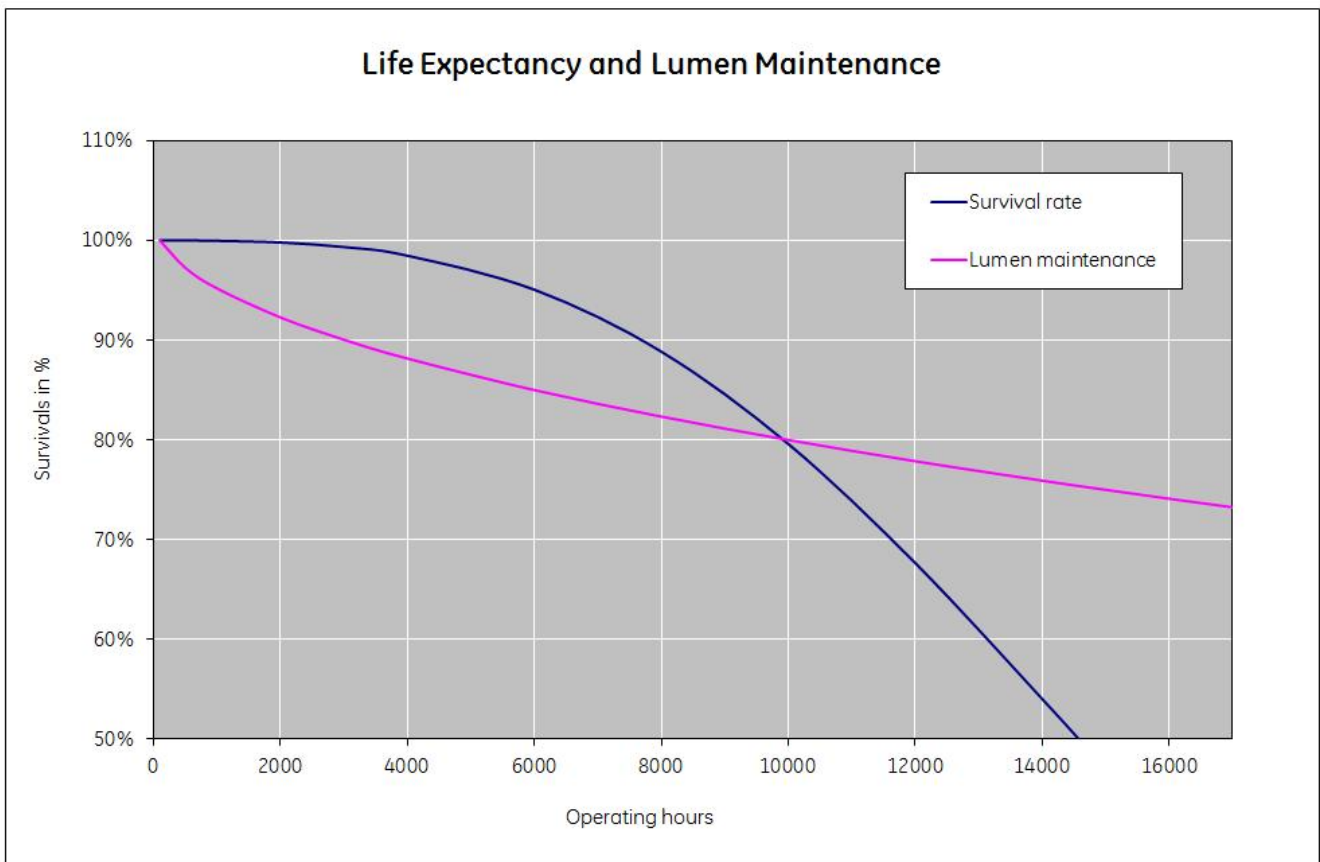

Survival data